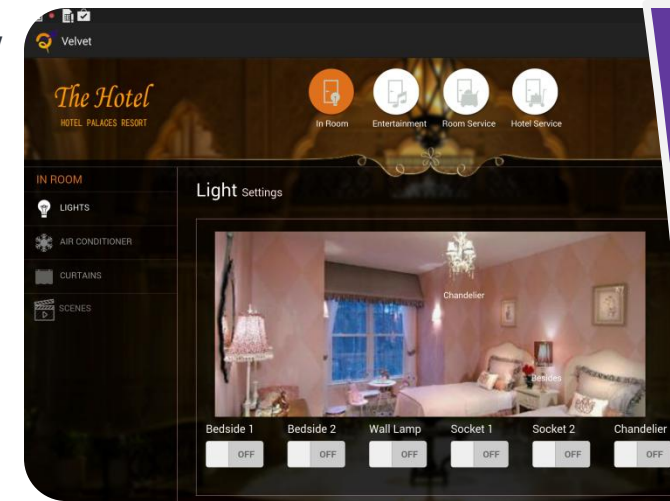

We Control

1. Lighting ON-OFF and Dimming
2. LED on ON-OFF and RGB control
3. Air Conditioners
4. Security Access Control, CCTV and Intrusion Alarm System.
5. Entertainment: TV, Audio

PurpleArrow VELVET Features

• **Retrofit:** Wireless automation is an ideal way to start making simple changes that lead to better efficiency, without making significant capital

• **Ongoing Enhancements:** Purple Arrow brings lighting, temperature, and technology together so you can get accurate data and manage energy usage across the entire building.

• **New Construction:** Optimal efficiency can be achieved when all building systems are integrated by Design from the start of the project. Only then can disparate systems operate together as a single system, and when the building is complete, occupants can monitor, manage and control throughout the building from a dashboard.